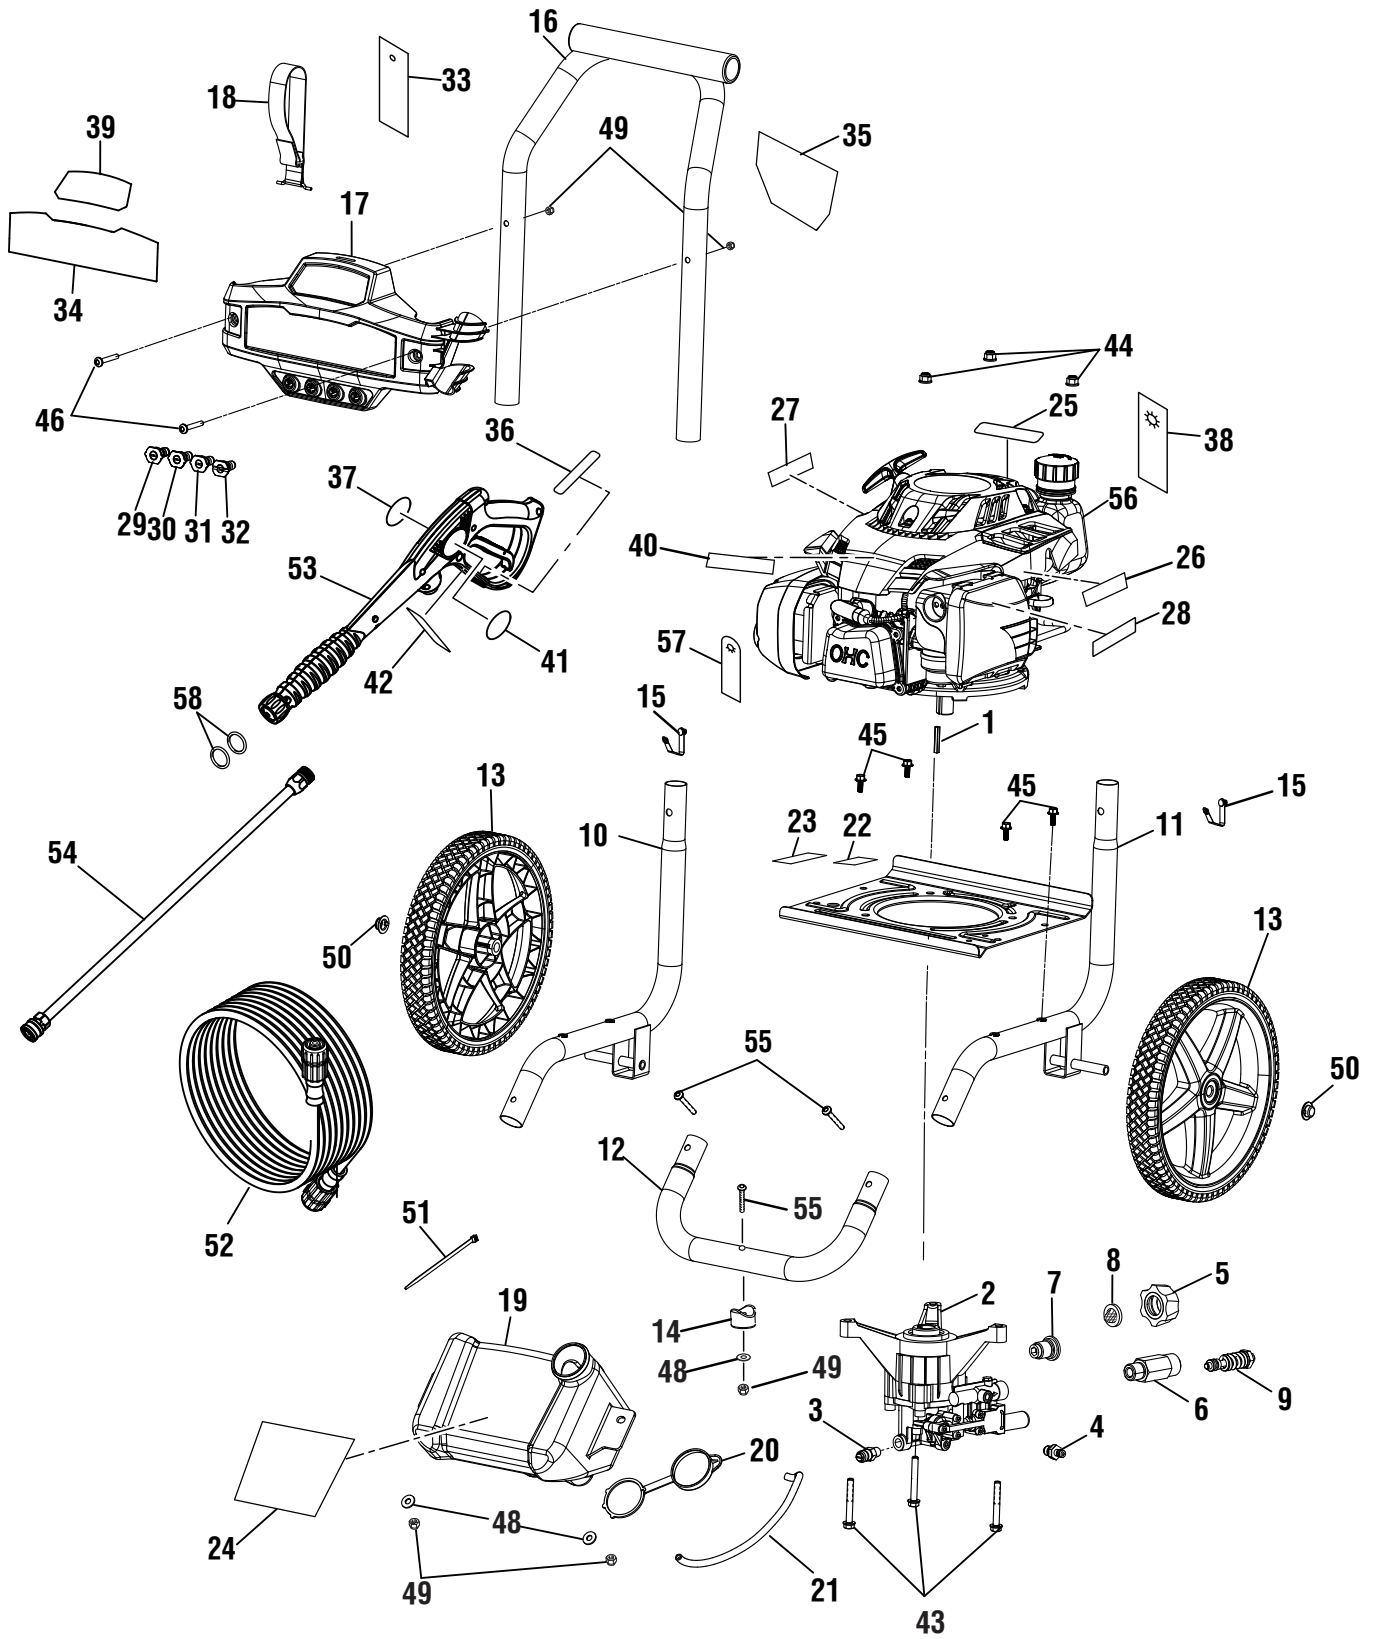

BLACK MAX PRESSURE WASHER – BM802711

BLACK MAX PRESSURE WASHER – BM802711

The model number will be found on a label attached to the engine plate. Always mention the model number in all correspondence regarding your **PRESSURE WASHER** or when ordering replacement parts.

KEY PART NO. NUMBER	DESCRIPTION	QTY	KEY PART NO. NUMBER	DESCRIPTION	QTY
1	678041006 Output Shaft Key (35 mm)	1	34	940779179 Label (Performance)	1
2	308653052 Pump (Inc. Key Nos. 4-9).....	1	35	940617173 Label (Quick Start)	1
3	678169004 Thermal Release Valve.....	1	36	940654228 Label (Trigger Handle Warning, French/Spanish).....	1
4	308452002 Detergent Suction Kit	1	37	940726016 Label (Trigger Handle Logo).....	1
5	310993003 Inlet Filter Adapter	1	38	940473011 Label (Danger Hang Tag)	1
6	308862003 Outlet Tube	1	39	940705345 Label (Logo - Black Max).....	1
7	642058001 Inlet Filter Connector	1	40	940608010 Label (Subaru).....	1
8	308662001 Filter Screen (Pump Inlet)	1	41	940654084 Label (Trigger Handle Warning, English)	1
10	310703026 Main Frame Assembly (LH, Inc. Key No. 15).....	1	42	940786020 Label (Trigger Handle Spec)	1
11	310704031 Main Frame Assembly (RH, Inc. Key No. 15)	1	43	660962003 Flange Bolt (M8 x 60 mm, Hex Hd.)	3
12	310742031 Front Frame Assembly (Inc. Key Nos. 14, 48-49 and 55).....	1	44	678774002 Flange Lock Nut (M8)	3
13	308451060 Wheel.....	2	45	661505020 Flange Bolt (M6 x 16 mm, Hex Hd.)	4
14	570554002 Wear Pad	1	46	661834004 Bolt (M6 x 42 mm, T30 Torx Hex Hd.) .	2
15	308421004 Spring Clip.....	2	47	661503015 Screw (M6 x 48 mm, T30 Torx Hex Hd.).....	3
16	308638065 Handle w/Foam.....	1	48	638128004 Washer (1/4 in.).....	3
17	310673030 Hose and Nozzle Holder Assembly	1	49	678610006 Lock Nut (M6)	5
18	308350003 Hose Holder Strap	1	50	679957001 Metal Cap	2
19	580875021 Soap Tank.....	1	51	900333015 Wire Tie.....	1
20	310650004 Soap Tank Cap	1	52	308835006 Hose (25 ft.)	1
21	570728009 Chemical Siphon Tube.....	1	53	308760019 Trigger Handle Assembly (Inc. Key Nos. 41-42)	1
22	940871016 Label (Add Oil)	1	54	308506006 Wand Assembly.....	1
23	940947021 Label (Combustion Warning)	1	55	661503015 Screw (M6 x 48 mm, T30 Torx Hex Hd.).....	3
24	940608029 Label (Soap Tank)	1	56	Note A Engine (Subaru EA175).....	1
25	940873007 Label (E85).....	1	57	940889002 Hangtag (Oil Dipstick).....	1
26	940647119 Label (Choke).....	1	58	570742072 O-Ring	2
27	940680082 Label (Hot Surface And Exhaust).....	1	Not Shown:		
28	941486009 Label (Inquiries Blackmax).....	1	519314001	Funnel	
29	308697029 0° Nozzle.....	1	991000839	O-Ring Kit Insert	
30	308699029 25° Nozzle.....	1	991000773	Operator's Manual	
31	308700030 40° Nozzle.....	1	991000774	Quick Reference Guide	
32	308706011 Soap Nozzle.....	1			
33	961039005 Hangtag (Nozzle)	1			

NOTE A: OWT Industries, Inc., will not provide engines as replacement parts. Engines are covered through the engine manufacturer's warranty. Consult the accompanying engine manual or contact our service department for assistance.